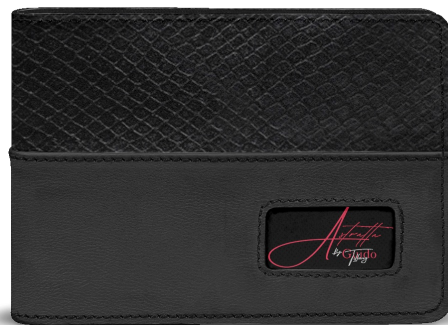

Design Protection Certificate

Design combo: ■ ■ ■ ■

Limited Edition code: #IN2507

Name: Astratta