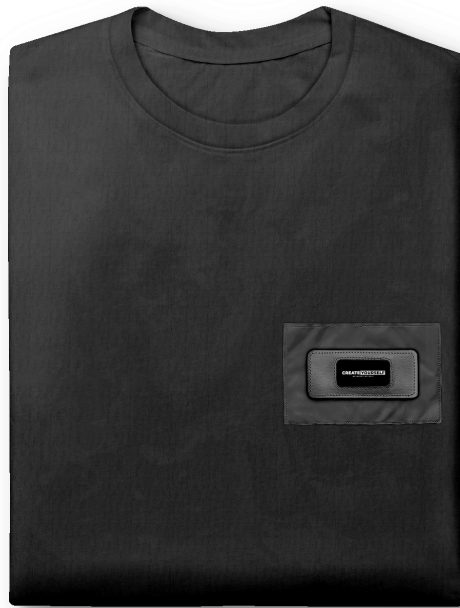

Design Protection Certificate

Design combo:  

Limited Edition code: #HF1015

Name: Create Yourself