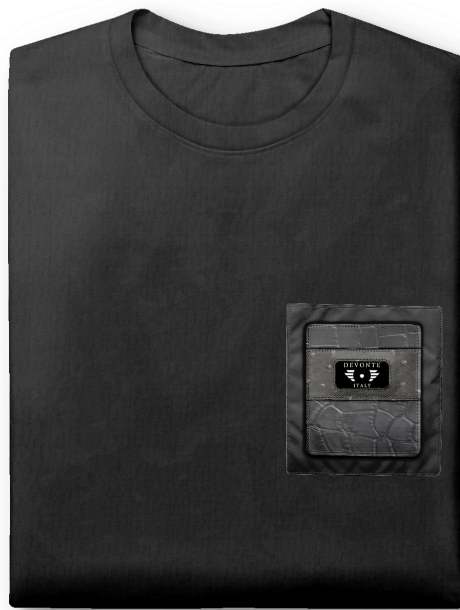

Design Protection Certificate

Design combo: 

Limited Edition code: #RH9707

Name: DEVONTE