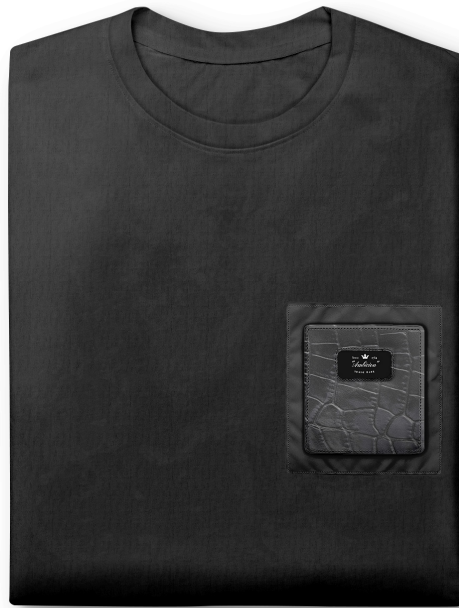

## Design Protection Certificate

Design combo: 

Limited Edition code: #EN7735

Name: "Ambicion"