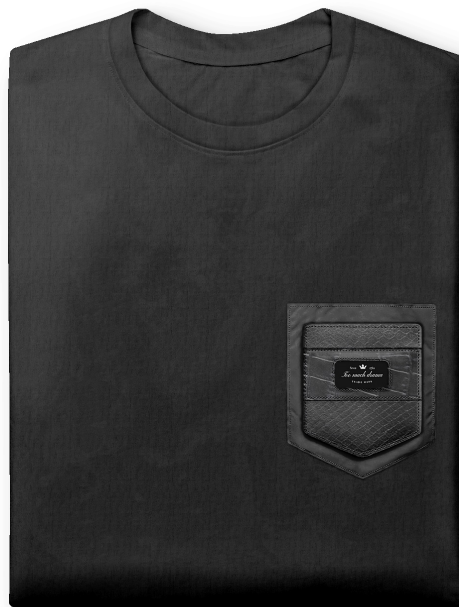

Design Protection Certificate

Design combo: 

Limited Edition code: #JJ0724

Name: Too much drama