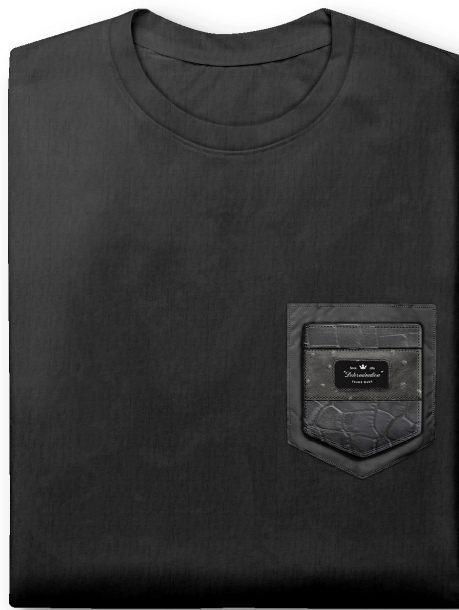

Design Protection Certificate

Design combo: 

Limited Edition code: #WJ9042

Name: "Determination"