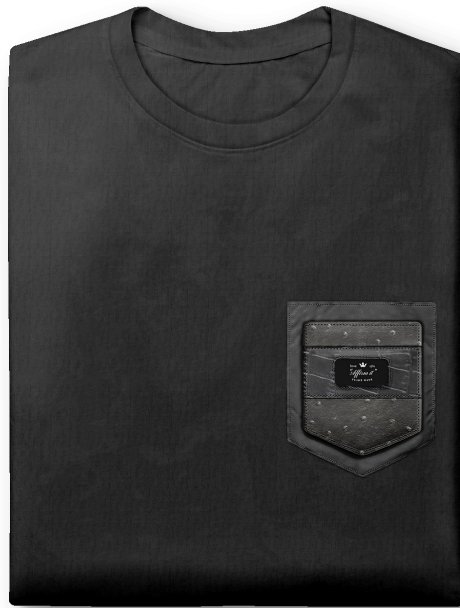

Design Protection Certificate

Design combo: 

Limited Edition code: #RR0151

Name: "Affirm it"