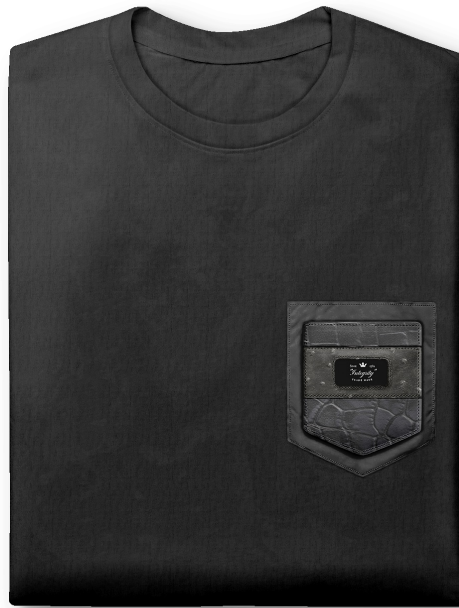

## Design Protection Certificate

Design combo: 

Limited Edition code: #JW4297

Name: "Integrity"