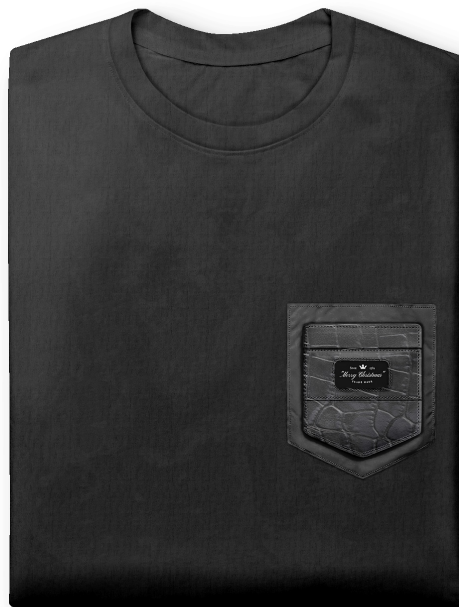

Design Protection Certificate

Design combo: 

Limited Edition code: #ED9528

Name: "Merry Christmas"