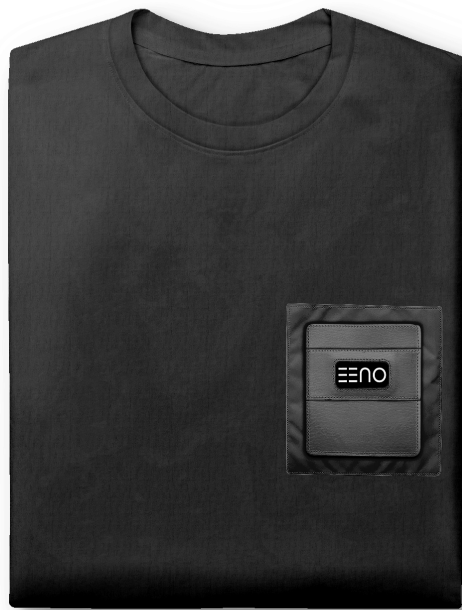

## Design Protection Certificate

Design combo: ■■■ ■

Limited Edition code: #MS4927

Name: ENO ETERNAL