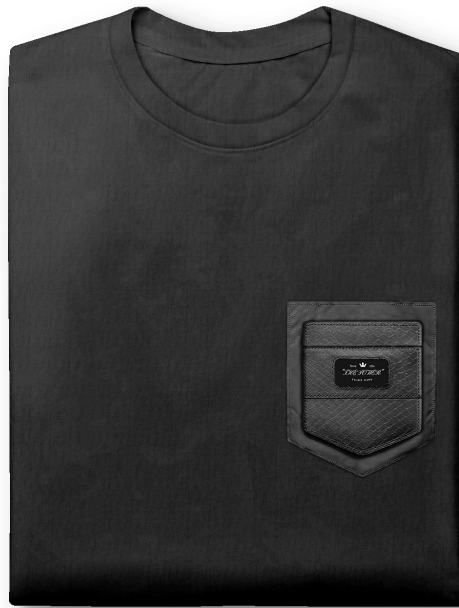

Design Protection Certificate

Design combo: ■■■■ ■

Limited Edition code: #CV7655

Name: "THE POWER"