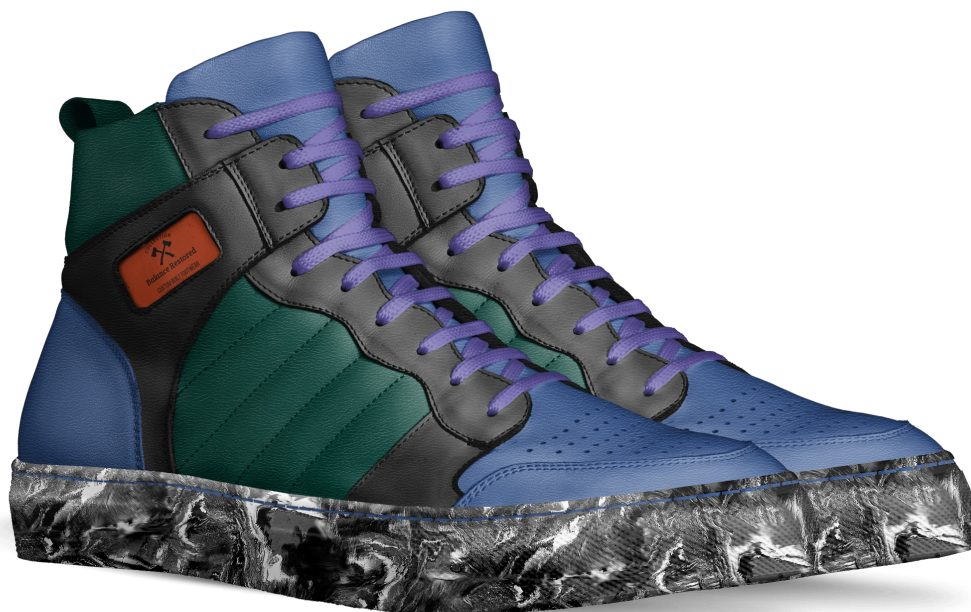

Design Protection Certificate

Design combo:  

Limited Edition code: #EB9109

Shoe name: Balance Restored